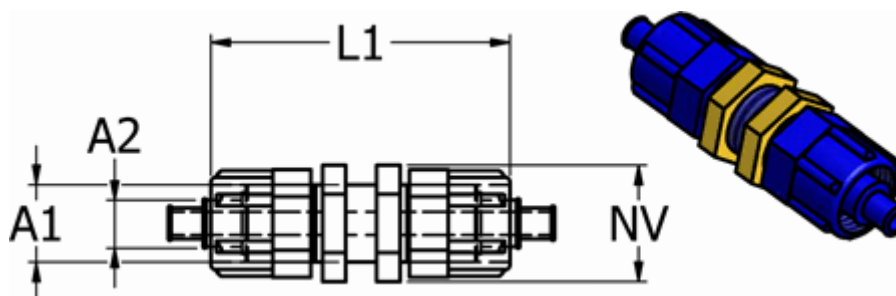

Data Sheet

Article number: 58615886

Description: Push-on fitting POM 15.886, Ø8/6
straight bulkhead plastic, blue

Measures

For hose A2 =	8/6
L1	= 51
NV	= 17
Thread A1	= M12x1